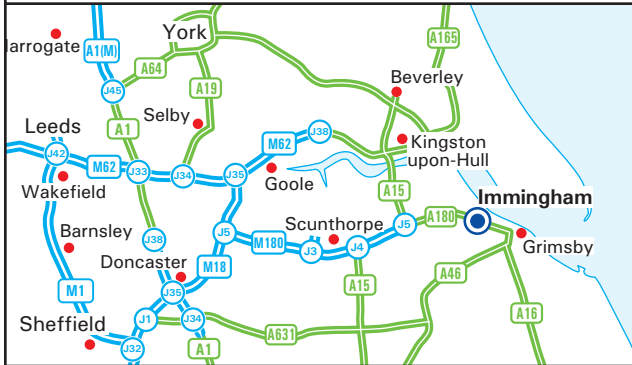

KNAUF DRYWALL

**Queens Road
Immingham
DN40 1QT**

Tel: 01795 416 306
Fax: 01795 576 577

E-mail: knauf@knauf.co.uk

From the West

- Join the M180 and remain on it until its conclusion at junction 5, continue onto the A180, and you will see signs for Grimsby.
- Leave the A180 at the second slip road exit with the A1173, turning left at the roundabout at the end of the slip road.
- At the next roundabout take the first exit towards Immingham.
- Turn right at the next roundabout onto Kings Road
- We are situated on the left hand side.

From Hull

- Cross the Humber Bridge and join the A15.
- Continue on the A15 to junction 5 of the M180, and at the roundabout take the first exit onto the A180 towards Grimsby.
- Leave the A180 at the second slip road exit with the A1173, turning left at the roundabout at the end of the slip road.
- At the next roundabout take the first exit towards Immingham.
- Turn right at the next roundabout onto Kings Road
- We are situated on the left hand side.

By Train

- Stallingborough or Habrough are the nearest railway stations.
- We are a short taxi ride from the station.
- For further information on times and fares, please telephone the National Rail Enquiry Line on 08457 48 49 50.